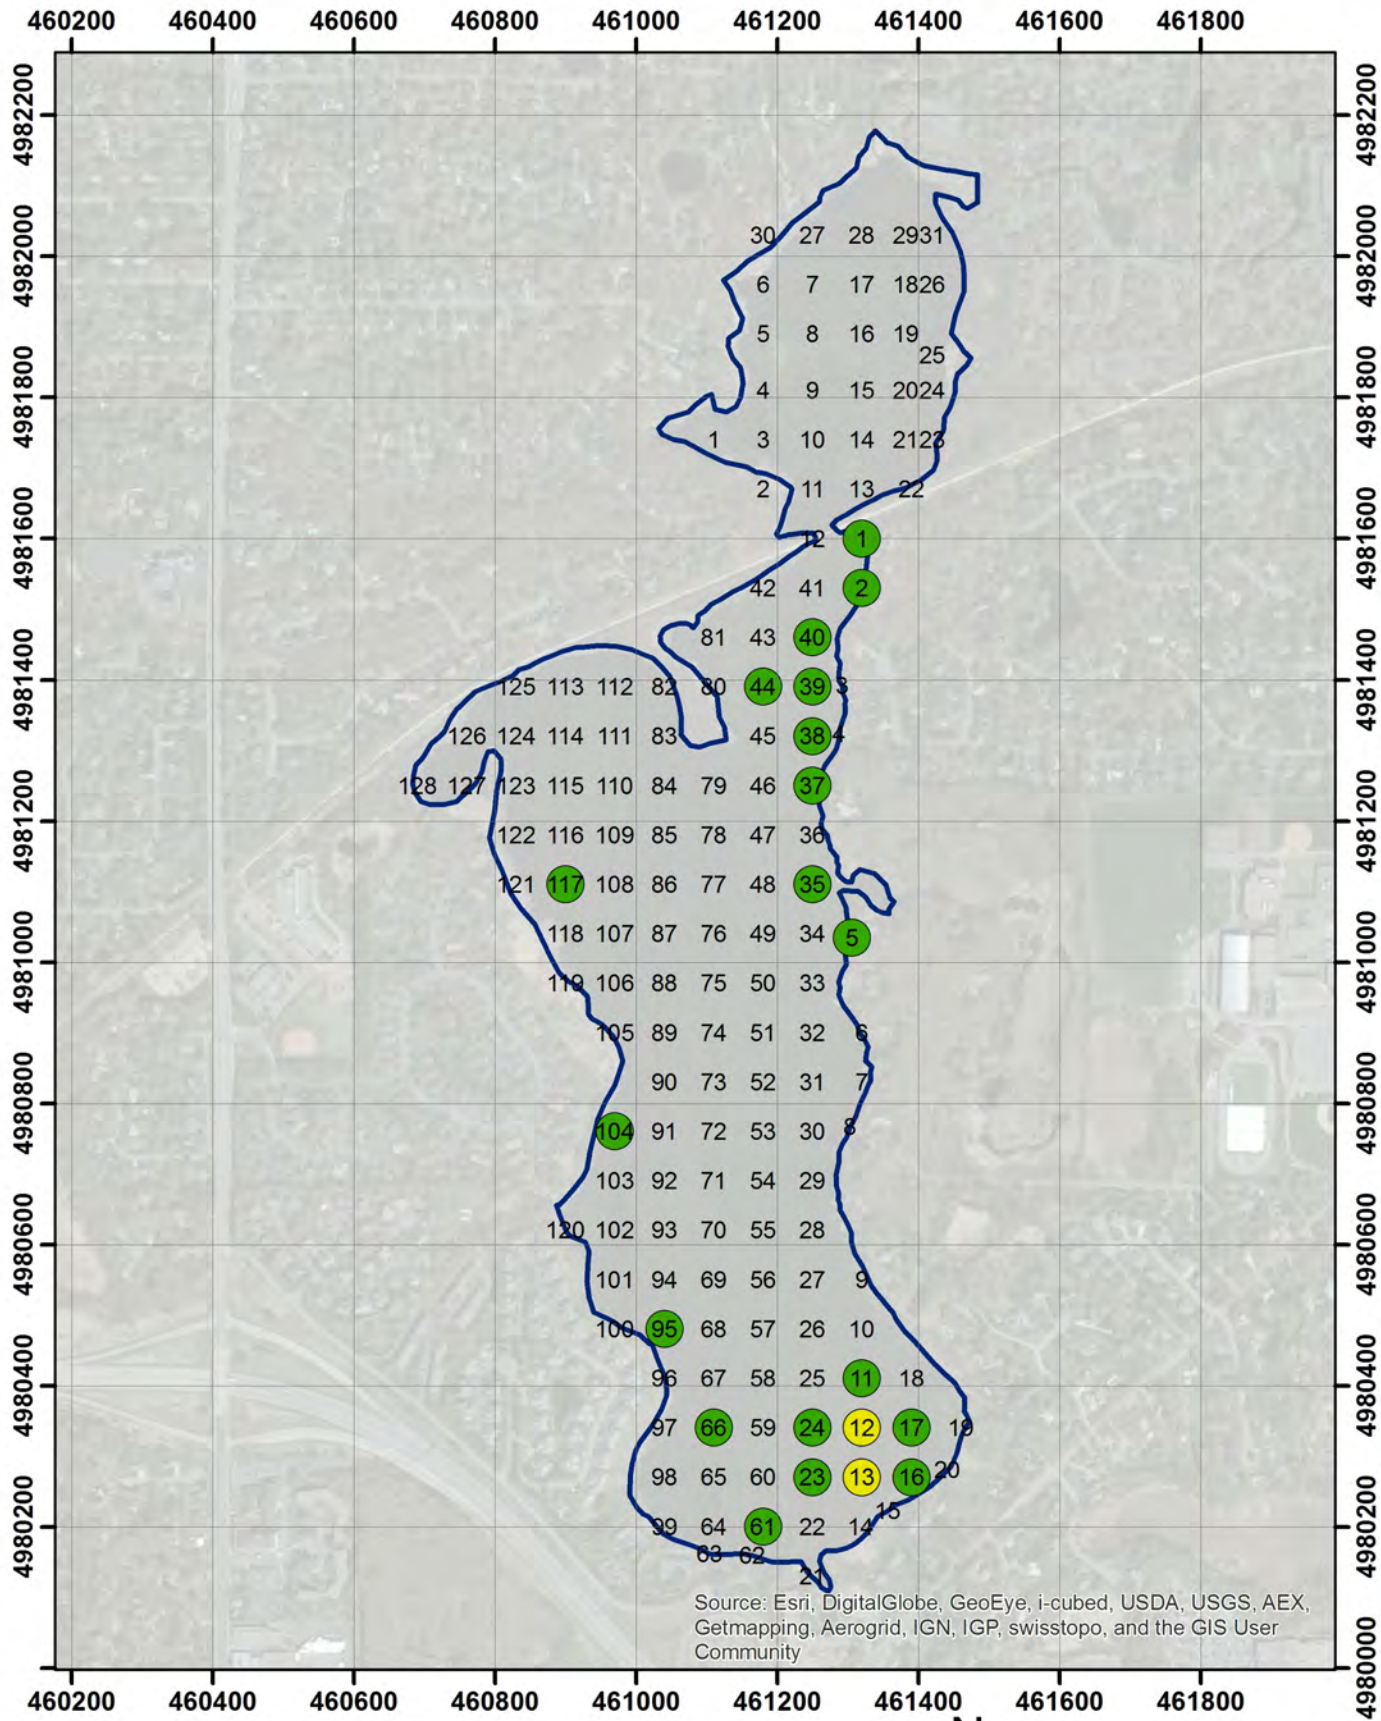

Gleason Lake CLP Occurrence

May 9, 2014

Source: Esri, DigitalGlobe, GeoEye, i-cubed, USDA, USGS, AEX, Getmapping, Aerogrid, IGN, IGP, swisstopo, and the GIS User Community

UTM NAD 1983
Blue Water Science