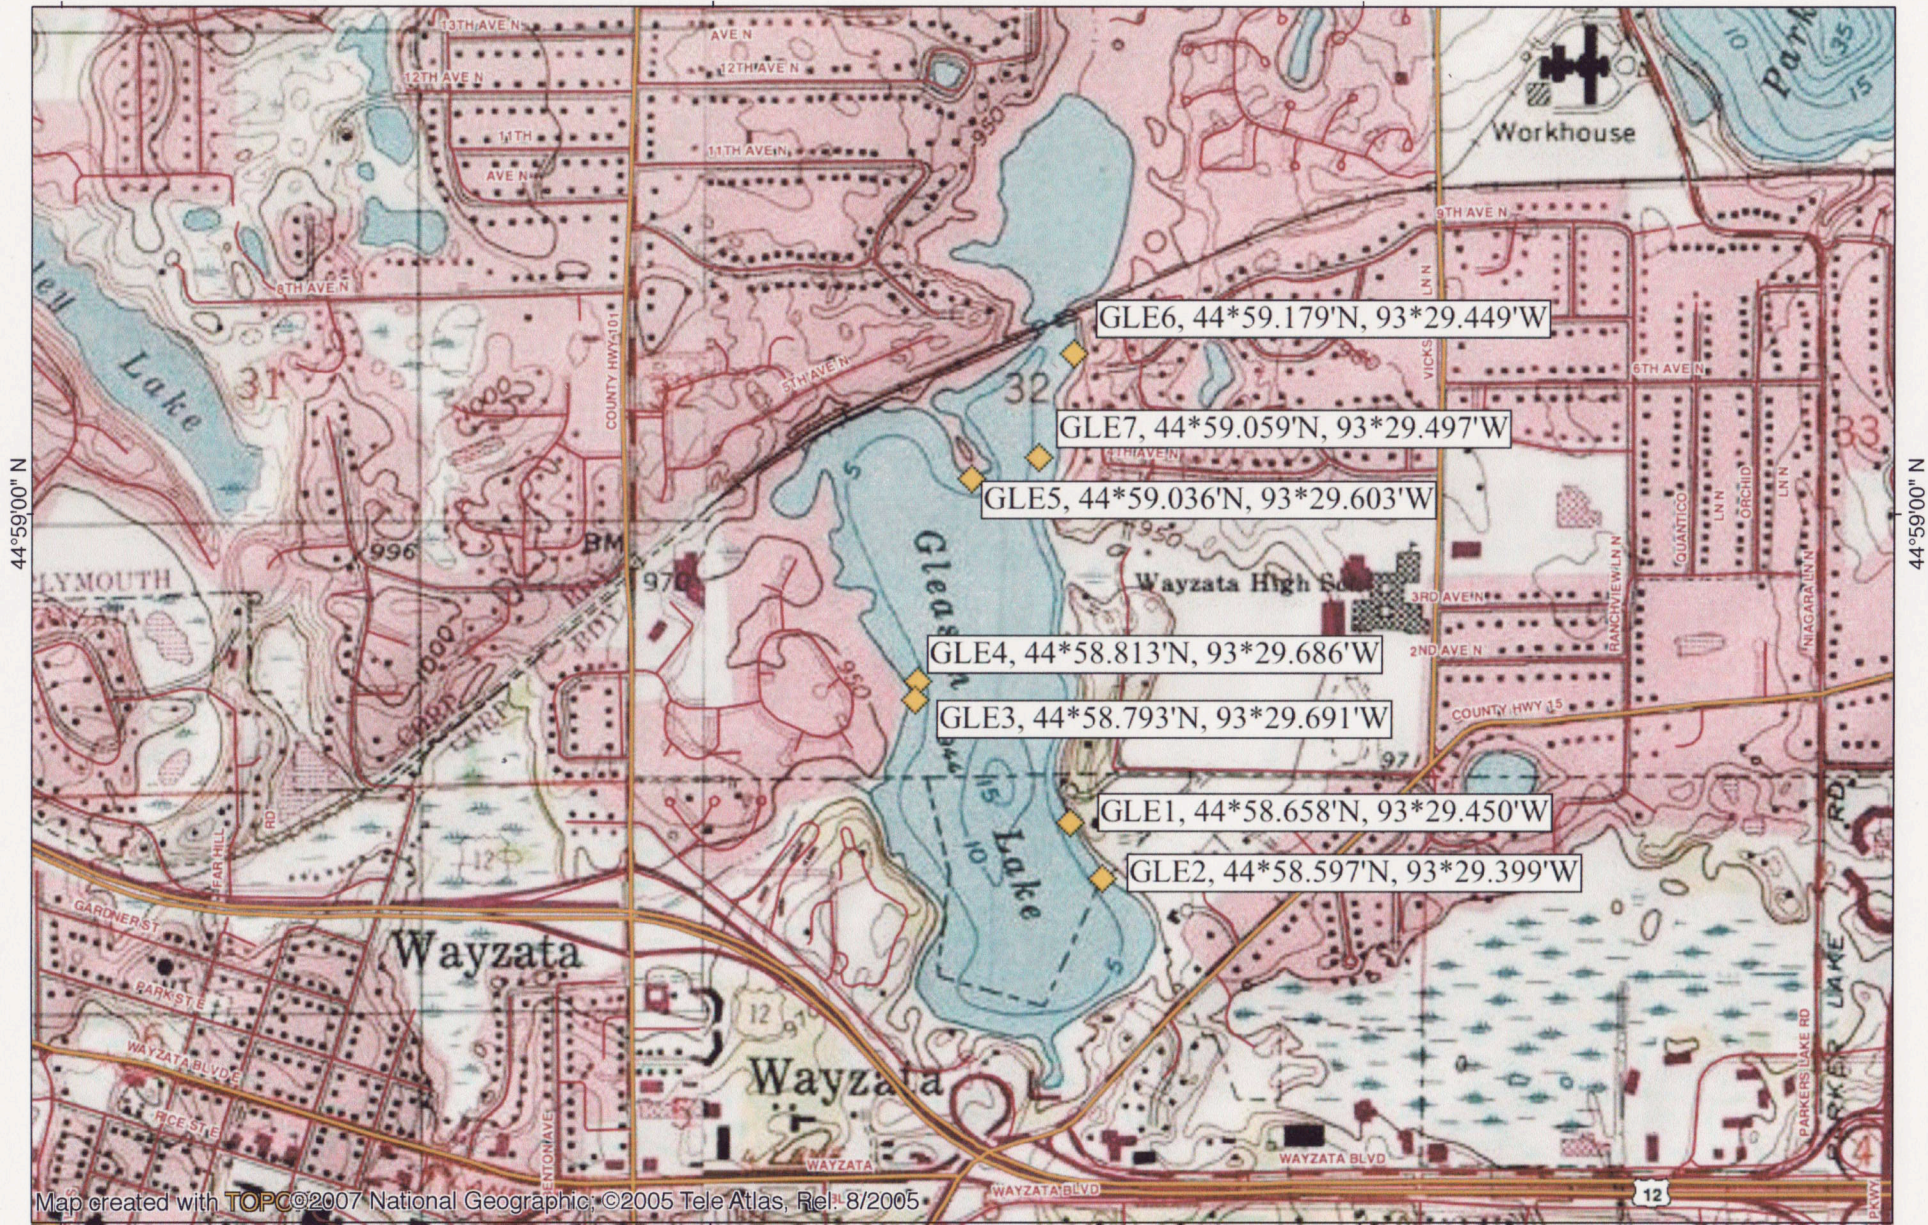

TOPO! map printed on 11/29/07 from "Gleason Lake.tpo"

93°31'00" W

93°30'00" W

WGS84 93°29'00" W

44°59'00" N

44°59'00" N

Map created with TOPO! ©2007 National Geographic, ©2005 Tele Atlas, Rel. 8/2005

93°31'00" W

93°30'00" W

WGS84 93°29'00" W